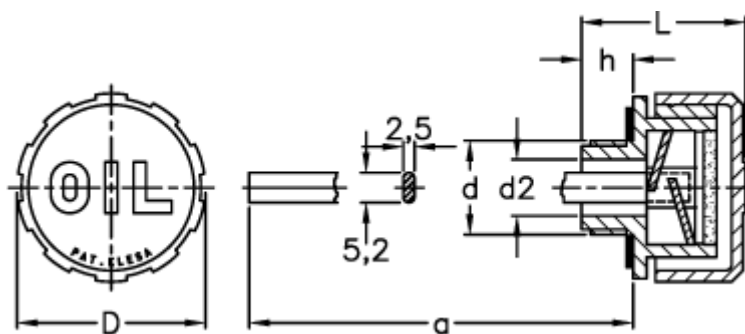

Data Sheet

Article number: 2311054531

Description: E+G Breather plug
SFP.57-1 1/2+F+a FIL

Measures

$a = 184$
 $D = 57$
 $d = G 1 \frac{1}{2}$
 $d_2 = 28$
 $h = 16.0$
 $L = 44.0$